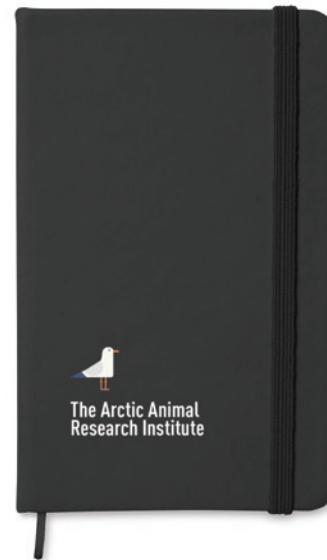

ARCONOT AND NOTELUX COLLECTION

37

03

Also available in blanco paper. Ref AR1804

Arconot M01804

A5 notebook with soft PU cover and 96 lined pages closed with an elastic band. **Size** 21x14x1,5 cm **Print info** 70x150 mm SI(2),TI(8),TD(8),L(1),PD3(8) · A

Also available in blanco paper. Ref AR1800

Notelux M01800

A6 notebook with soft PU cover and 96 lined pages closed with an elastic band. **Size** 14x9x1,7 cm **Print info** 70x90 mm SI(2),TI(8),TD(8),L(1),PD3(8),DOI(8) · A