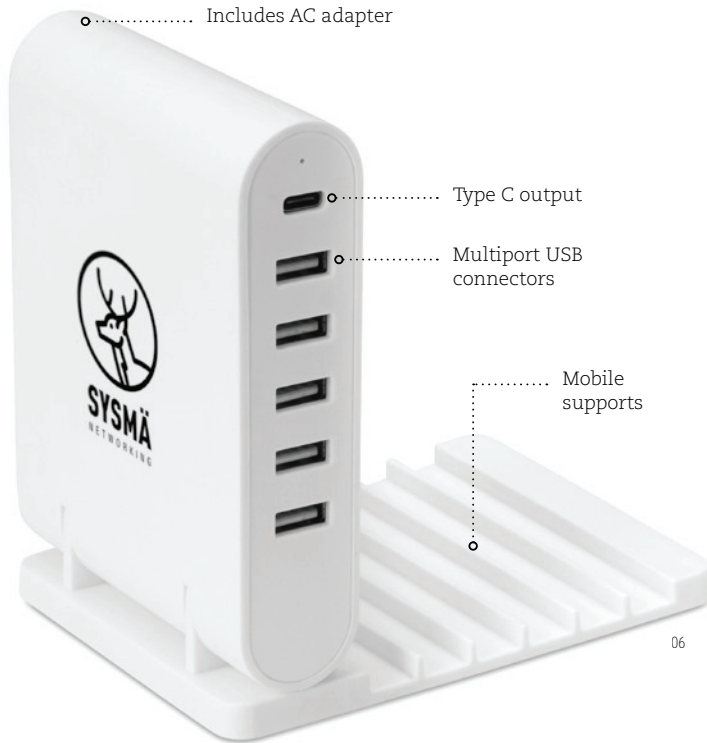

Torre M09389

Type-C

Foldable charging station in ABS with 5 port USB hub and 1 output for type C. AC-DC 2 pin plug EU adapter included. Not suitable for UK use. **Size** 12,3x9x3,7 cm **Print info** 15x10 mm P2(4),D01(8),PD2(8) · B

AVAILABLE ON STOCK (4 AND 8 GB)

See also YourChoice proposition for more models and options

TECHMATE

M01001