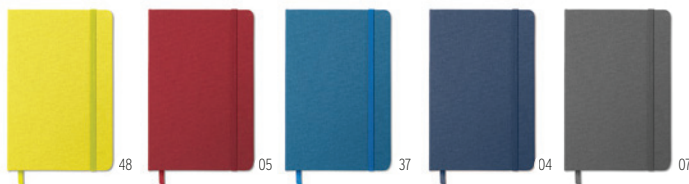

A5

Fabric Note M09046

A5 notebook with two tone polyester fabric cover and 96 lined pages with pocket on back cover. **Size** 21x14x1,5 cm
Print info 90x150 mm S1(1),T1(8),TD(8) · A