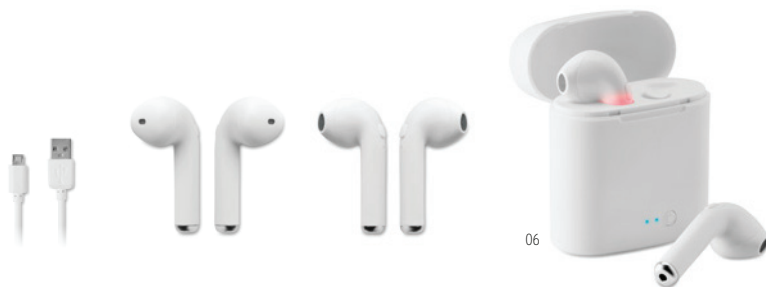

Blits M09385

Set of 2 wireless 4.2 bluetooth stereo headphones with 35 mAh battery build-in. Playing time approx. 5 hours. Including a micro USB charging cable. Presented in box which also acts as a charging station with rechargeable Li-ion 400 mAh battery. **Size** 5,4x2,8x7,2 cm **Print info** 25x25 mm P2(4),PD(8),PI(1)·B