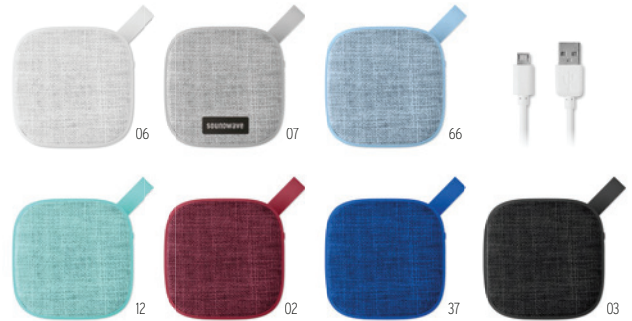

E

02

Rock M09260

4.2 Bluetooth square speaker with fabric cover on the front and rubber finish. Item includes an aluminium plate for your logo. Rechargeable 450 mAh lithium ion battery. **Size** 7,1x7,1x3,7 cm **Print info** 20x6 mm L(1),P3(4) · B