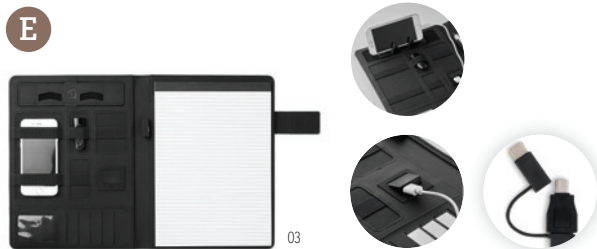

SMART PORTFOLIO COLLECTION

Powerfoldy M09232

Type-C

A4 portfolio in linen PU with magnetic closure including power bank with 4000 mAh capacity. Includes a built in micro USB to a Type C connector. Includes 20 page memo pad and several internal pockets. **Size** 23x31x2 cm
Print info 49x29 mm D0(8),P3(2),S2(1),T1(8),TD(8) · C