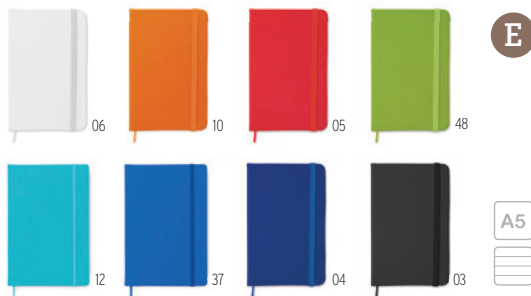

A5 notebook with two tone polyester fabric cover and 96 lined pages with pocket on back cover. **Size** 21x14x1,5 cm
Print info 90x150 mm S1(1),T1(8),TD(8) · A

ARCONOT AND NOTELUX COLLECTION

37

03

Also available in blanco paper. Ref AR1804