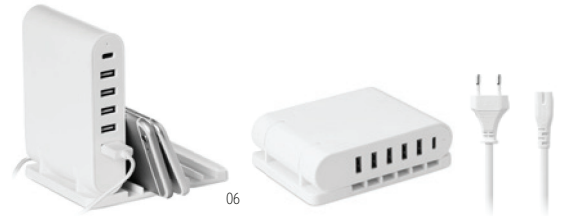

Torre M09389

Type-C

Foldable charging station in ABS with 5 port USB hub and 1 output for type C. AC-DC 2 pin plug EU adapter included. Not suitable for UK use. **Size** 12,3x9x3,7 cm **Print info** 15x10 mm P2(4),D01(8),PD2(8) · B

AVAILABLE ON STOCK (4 AND 8 GB)

See also YourChoice proposition for more models and options

TECHMATE

M01001