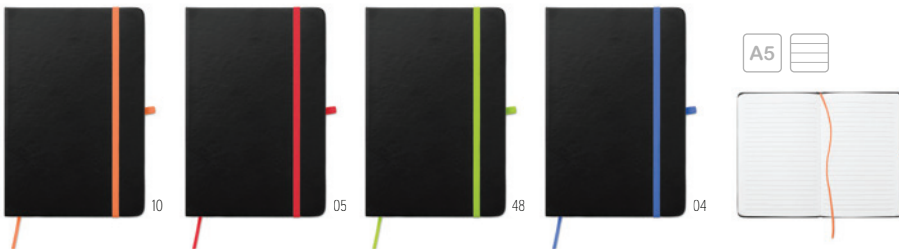

A5 bamboo cover notebook with 70 lined recycled paper pages. Includes matching bamboo ball pen with ABS tips and clip. **Size** 13x1,3x18 cm
Print info 60x40 mm L(1),P2(4),S2(4) · B

05

48

M09422

M09393

48

Laser Note M09422