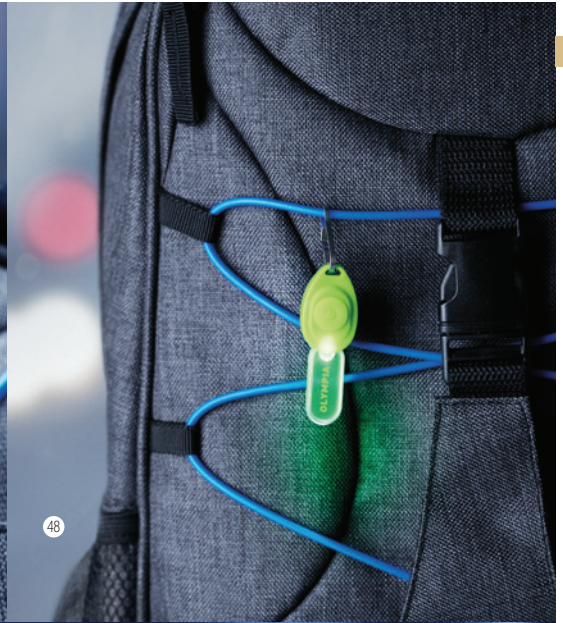

48

37

10

05

03

Flashstrap M09397

Flashlight strap with 3 flashing modes. Inclusive 2 CR2032 batteries. **Size** Ø32x2,6 cm **Print info** 25x15 mm T1(8),TD(8) · C

Zippy M09396