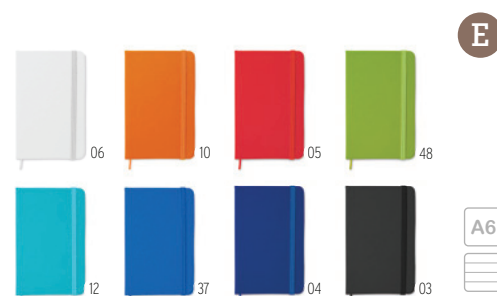

Also available in blanco paper. Ref AR1800

Notelux M01800

A6 notebook with soft PU cover and 96 lined pages closed with an elastic band. **Size** 14x9x1,7 cm **Print info** 70x90 mm SI(2),TI(8),TD(8),L(1),PD3(8),DOI(8) · A