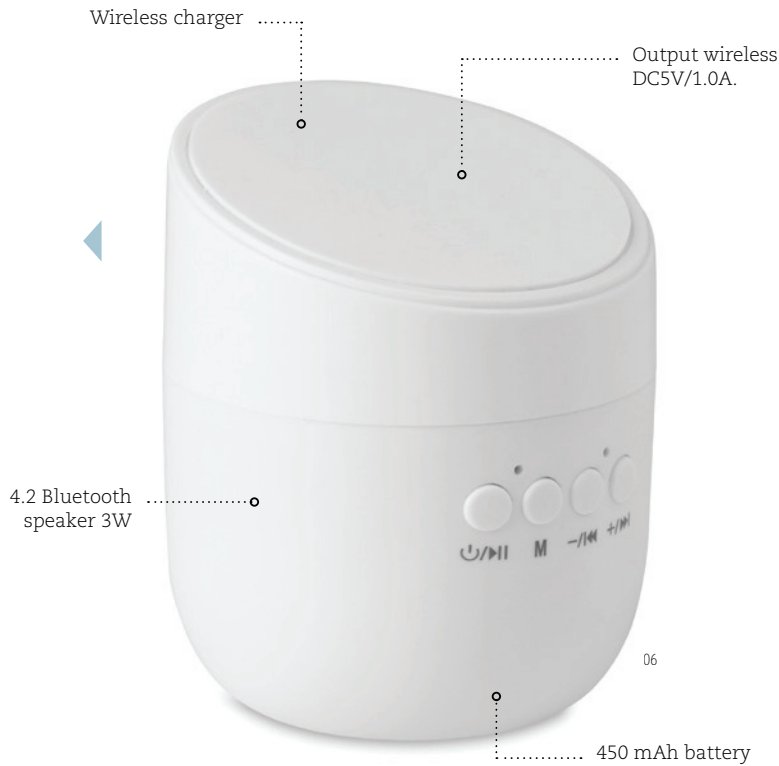

M09450

Combi Charging M09450

Wireless charger with 4.2 bluetooth 3W speaker. Connect device to your computer, lay down smartphone on it and let it charge. Output wireless: DC5V/1.0A. Output speaker: 3W, 4 Ohm and 5V. Wireless charging compatible latest Androids, iPhone® 8, 8S and X and newer. Including 400 mAh battery. **Size** Ø8,2x7 cm **Print info** 25x10 mm P3(1) · B