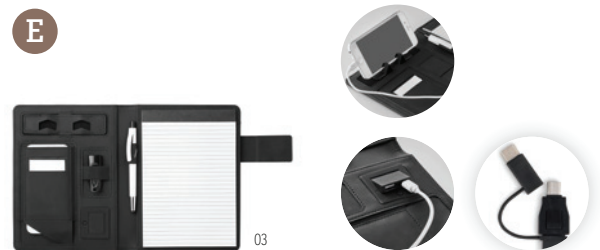

Powernoty M09231

Type-C

A5 portfolio in linen PU with magnetic closure including power bank with 4000 mAh capacity. Includes a built in micro USB to a Type C connector. Includes 20 page memo pad and several internal pockets. **Size** 17,5x22,5x2 cm
Print info 49x29 mm D0(8),P3(2),S2(1),T1(8),TD(8) · C