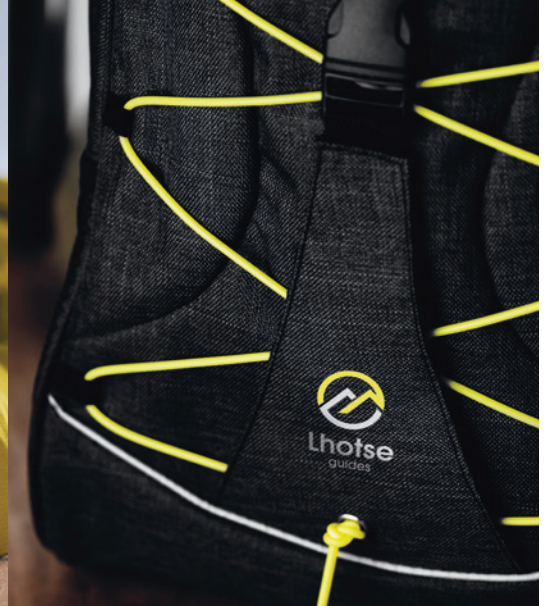

08

05

37

Glow Monte Lema M09412

Backpack in 600D 2 tone polyester with colourful contrasting facing and glow in the dark cord on the front panel. Mesh pockets on both sides. **Size** 29x16x46 cm **Print info** 30x80 mm S2(1),TD(8),T1(8) - C